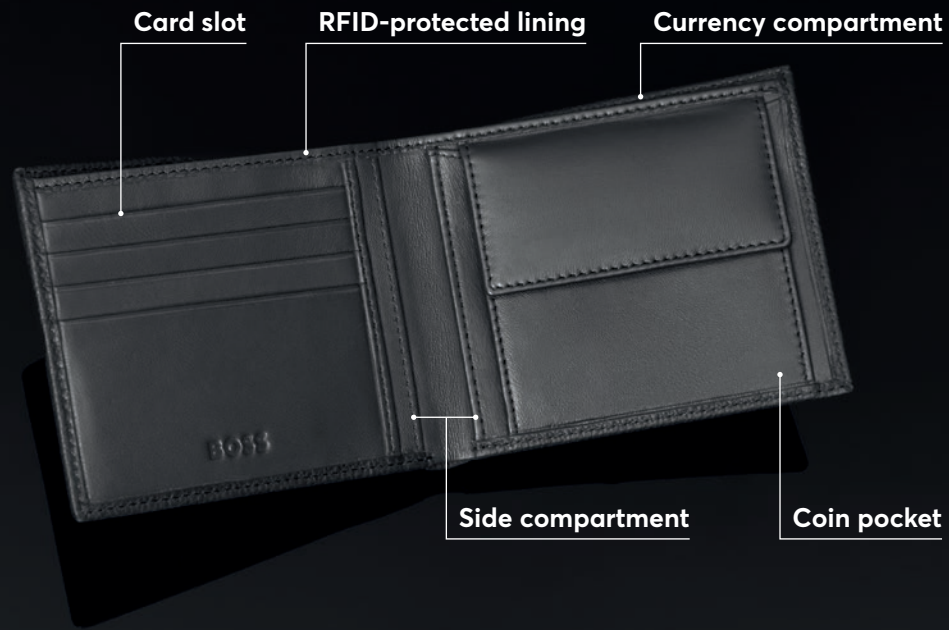

Presented in a refined BOSS gift box

**CLASSIC SMOOTH**

2 currency compartments  
8 card slots  
4 side compartments

HLW403A  
Classic Smooth Wallet black

HLW403Y  
Classic Smooth Wallet brown

Made of top grain  
genuine leather  
Available colors:

Presented in a refined BOSS gift box

**ICONIC**

2 currency compartments  
6 card slots  
2 side compartments

HLW421A  
Iconic Wallet black

Made of top grain  
genuine leather  
Available colors:

**CLASSIC GRAINED**