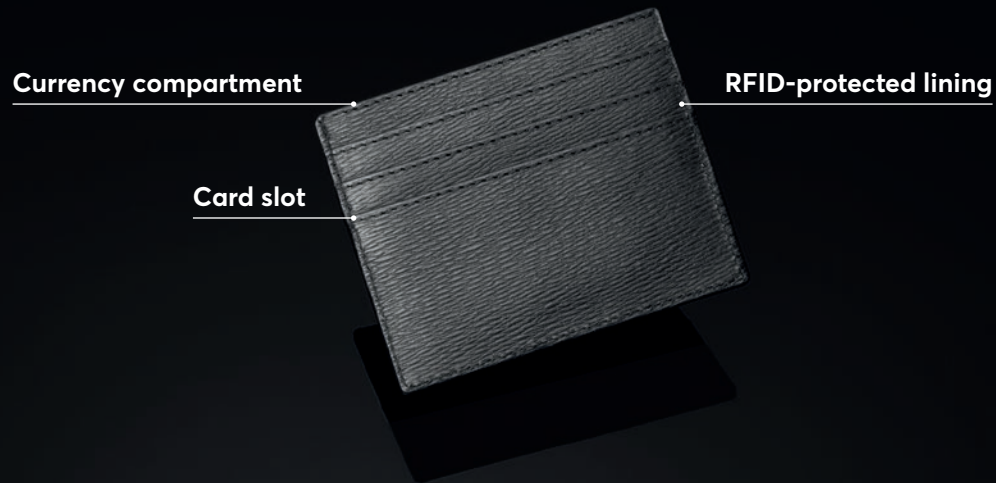

Made of top grain genuine leather  
Available colors:

Presented in a refined BOSS gift box

CLASSIC SMOOTH

- 2 currency compartments
- 8 card slots
- 3 side compartments
- 1 coin slot

HLN403A Classic Smooth Money wallet with flap black    HLN403Y Classic Smooth Money wallet with flap brown    HLN421A Iconic Money wallet with flap black

Made of top grain genuine leather  
Available colors:

Presented in a refined BOSS gift box

ICONIC

- 2 currency compartments
- 8 card slots
- 3 side compartments
- 1 coin slot

Made of top grain genuine leather  
Available colors: