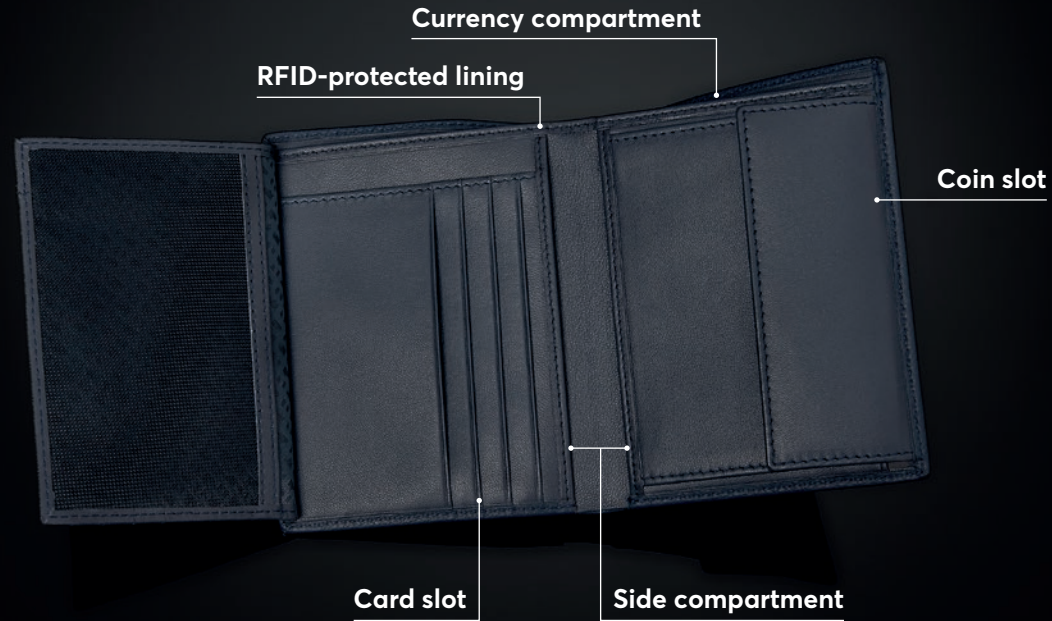

**HLG403Y**  
Classic Smooth Card holder with flap and money pocket brown

Made of top grain genuine leather  
Available colors:

Presented in a refined BOSS gift box

**ICONIC**

2 currency compartments  
12 card slots  
5 side compartments  
1 coin slot

**HLG421A**  
Iconic Card holder with flap and money pocket black

Made of top grain genuine leather  
Available colors:

**CLASSIC GRAINED**

- 2 currency compartments
- 8 card slots
- 5 side compartments
- 1 coin slot