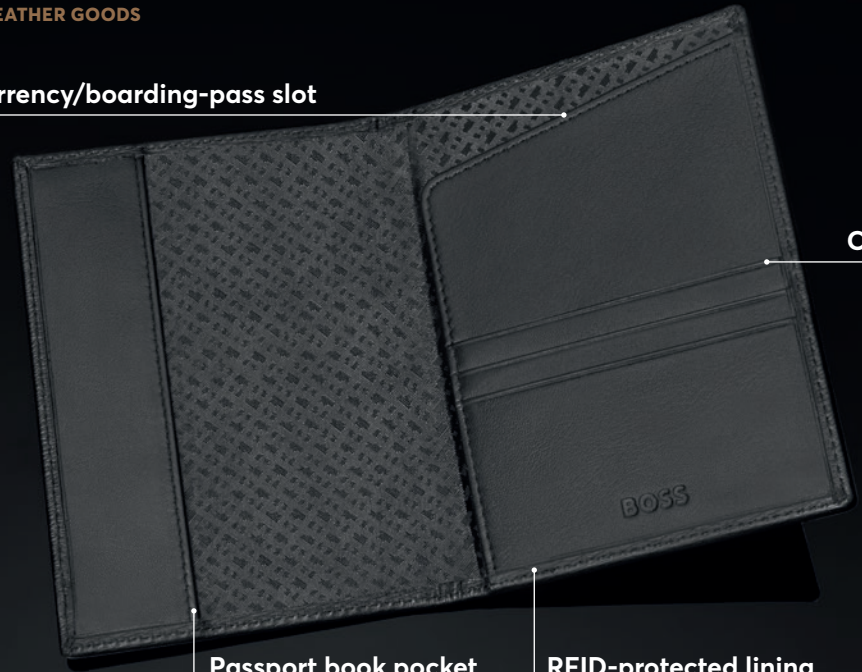

Made of top grain genuine leather

Available colors:

Presented in a refined BOSS gift box

**ICONIC**

- 2 currency compartments
- 8 card slots
- 5 side compartments
- 1 coin slot

**HLO421A** Iconic Money wallet vertical flap black

Made of top grain genuine leather

Available colors:

Currency/boarding-pass slot

Card slot

Passport book pocket

RFID-protected lining

143mm

105mm

CLASSIC GRAINED

1 currency compartment  
4 card slots  
1 passport book pocket

HLP416A  
Classic Grained Passport holder black

HLP416X  
Classic Grained Passport holder camel

HLP416N  
Classic Grained Passport holder navy

Made of top grain  
genuine leather

Available colors: ■ ■ ■

Presented in a refined BOSS gift box

CLASSIC SMOOTH

1 currency compartment  
3 card slots  
1 passport book pocket

HLP403A  
Classic Smooth Passport holder black