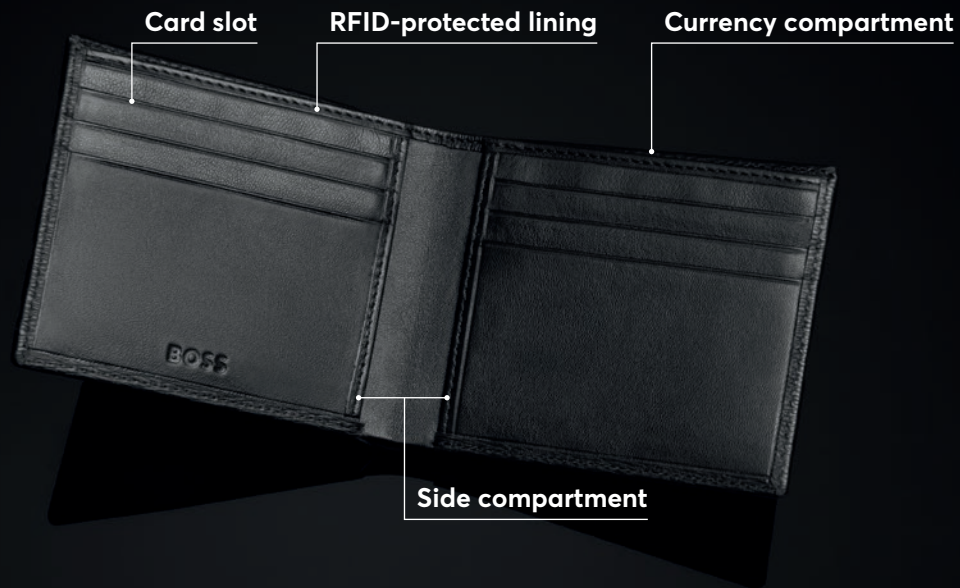

# CLASSIC GRAINED

Our Classic Grained line is characterized by carefully chosen top-grain leathers and minimalist designs. All pieces are skillfully assembled and beautifully finished with crisp chrome signature plates and monogram linings. The designs are available in black, navy, and camel.

# CLASSIC SMOOTH

The Classic Smooth line is our ultimate minimalist, timeless small leather goods offering, characterized by carefully chosen leathers and understated aesthetics. All pieces are masterfully crafted and signed with crisp chrome BOSS plates, along with monogram linings. The designs are available in black and brown.

# ICONIC

Beautifully textured, carefully chosen leathers and minimalist designs define our Iconic line. Elevated details – from luxurious chrome-metal plates to signature tricolor strap and flag detailing – add unique finishing touches to these sophisticated pieces.