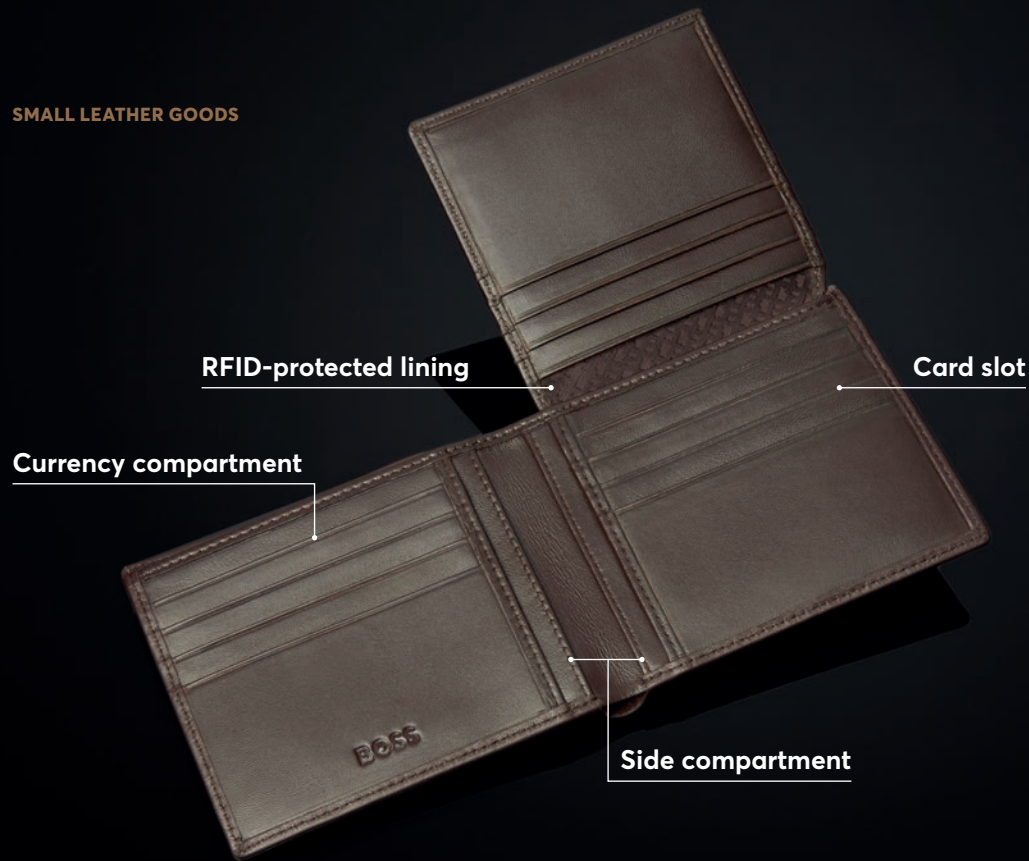

Made of top grain  
genuine leather  
Available colors:

Presented in a refined BOSS gift box

**CLASSIC SMOOTH**

- 2 currency compartments
- 4 card slots
- 3 side compartments
- 1 coin pocket

**HLM403A**  
Classic Smooth Coins purse black

**HLM403Y**  
Classic Smooth Coins purse brown

Made of top grain  
genuine leather  
Available colors:

Presented in a refined BOSS gift box

**ICONIC**

- 2 currency compartments
- 3 card slots
- 2 side compartments
- 1 coin pocket

**HLM421A**  
Iconic Money wallet black

Made of top grain  
genuine leather  
Available colors:

**CLASSIC GRAINED**

2 currency compartments  
11 card slots  
5 side compartments

**HLY416A**  
Classic Grained Wallet with flap black