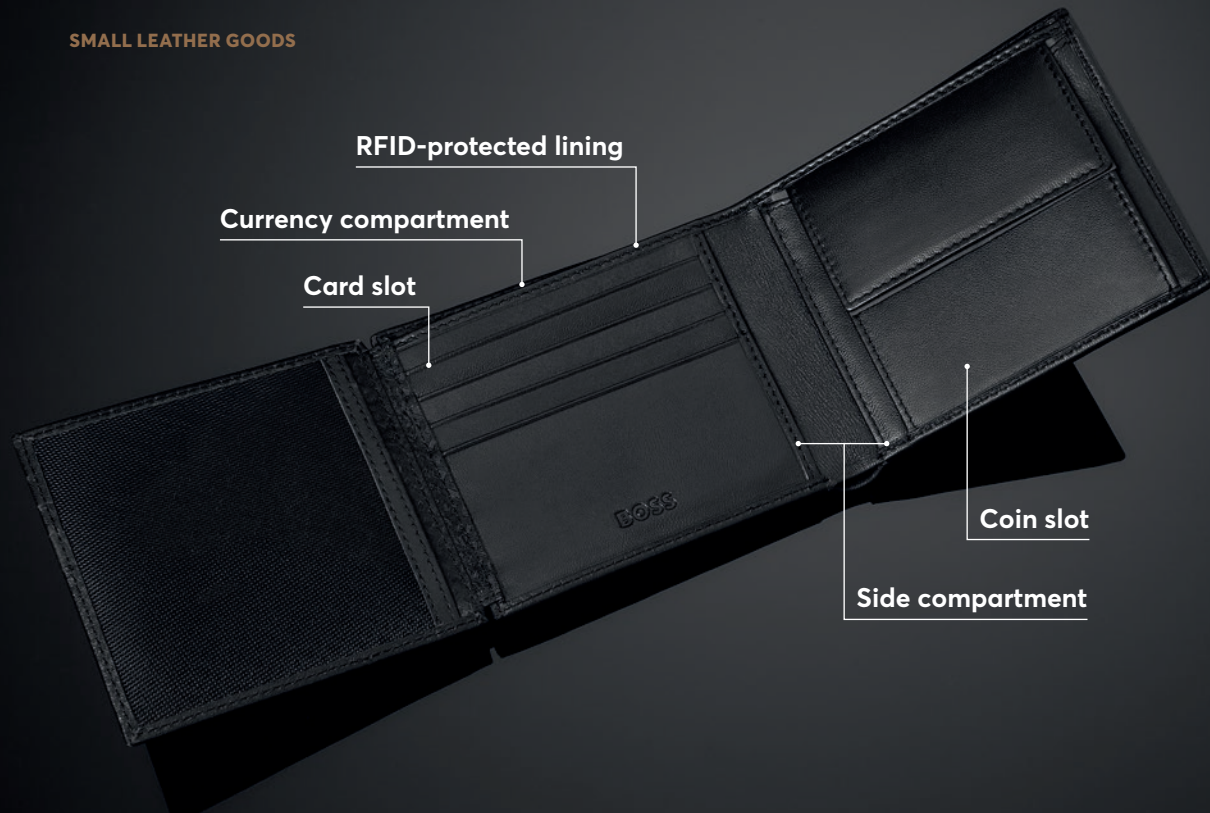

SMALL LEATHER GOODS